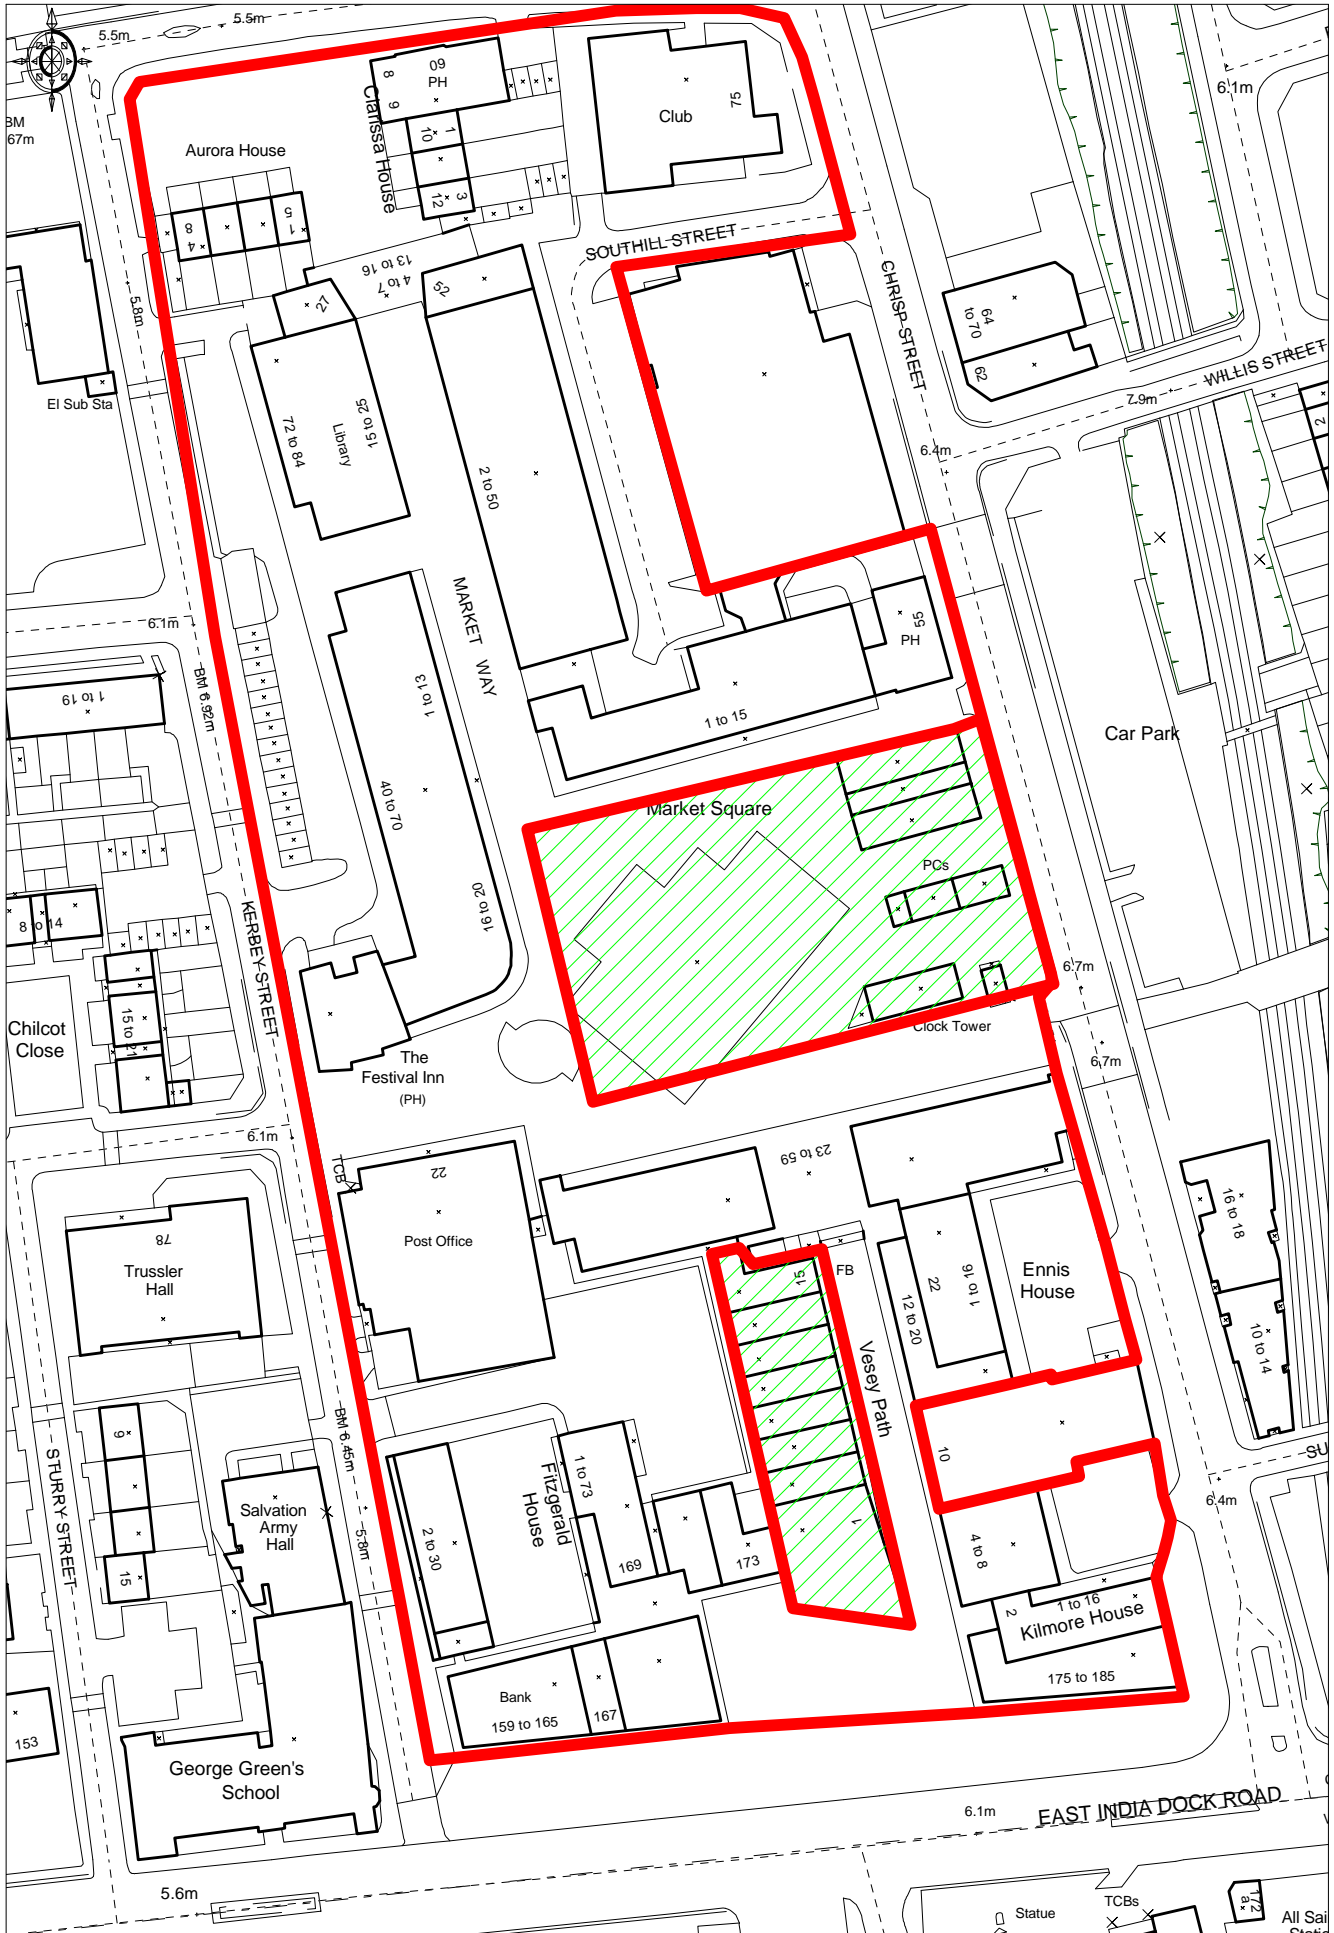

Chrisp Street Market - Indicative Site Plan

Ordnance Survey

© Crown Copyright 2007. All rights reserved. Licence number 100020449. Plotted Scale - 1:1250

For Indicative Purposes Only
Please note that the green shaded areas are owned Freehold by London Borough of Tower Hamlets